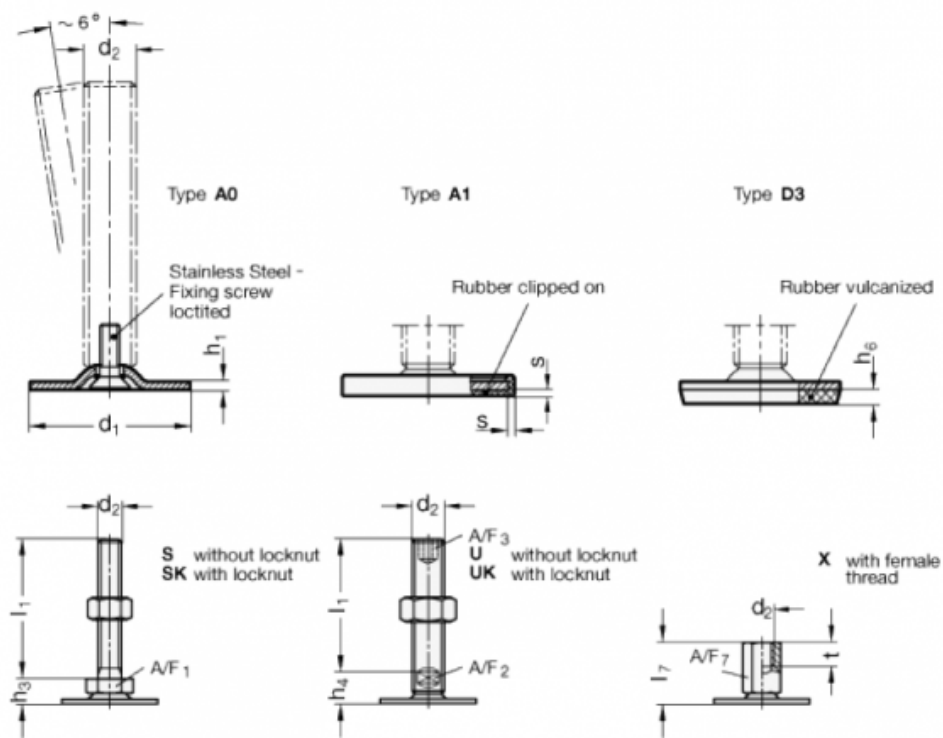

# Data Sheet

Article number: 204040M16125A1UK

Description: E+G levelling foot  
GN 40-40-M16-125-A1-UK

Note: UK With nut, Hexagon socket at the top, Wrench flat at the bottom

## Measures

A/F2 = 12

s = 1.5

A/F3 = 8

d1 = 40

d2 = M16

h1 = 2

h4 = 17

h6 =

l1 = 125